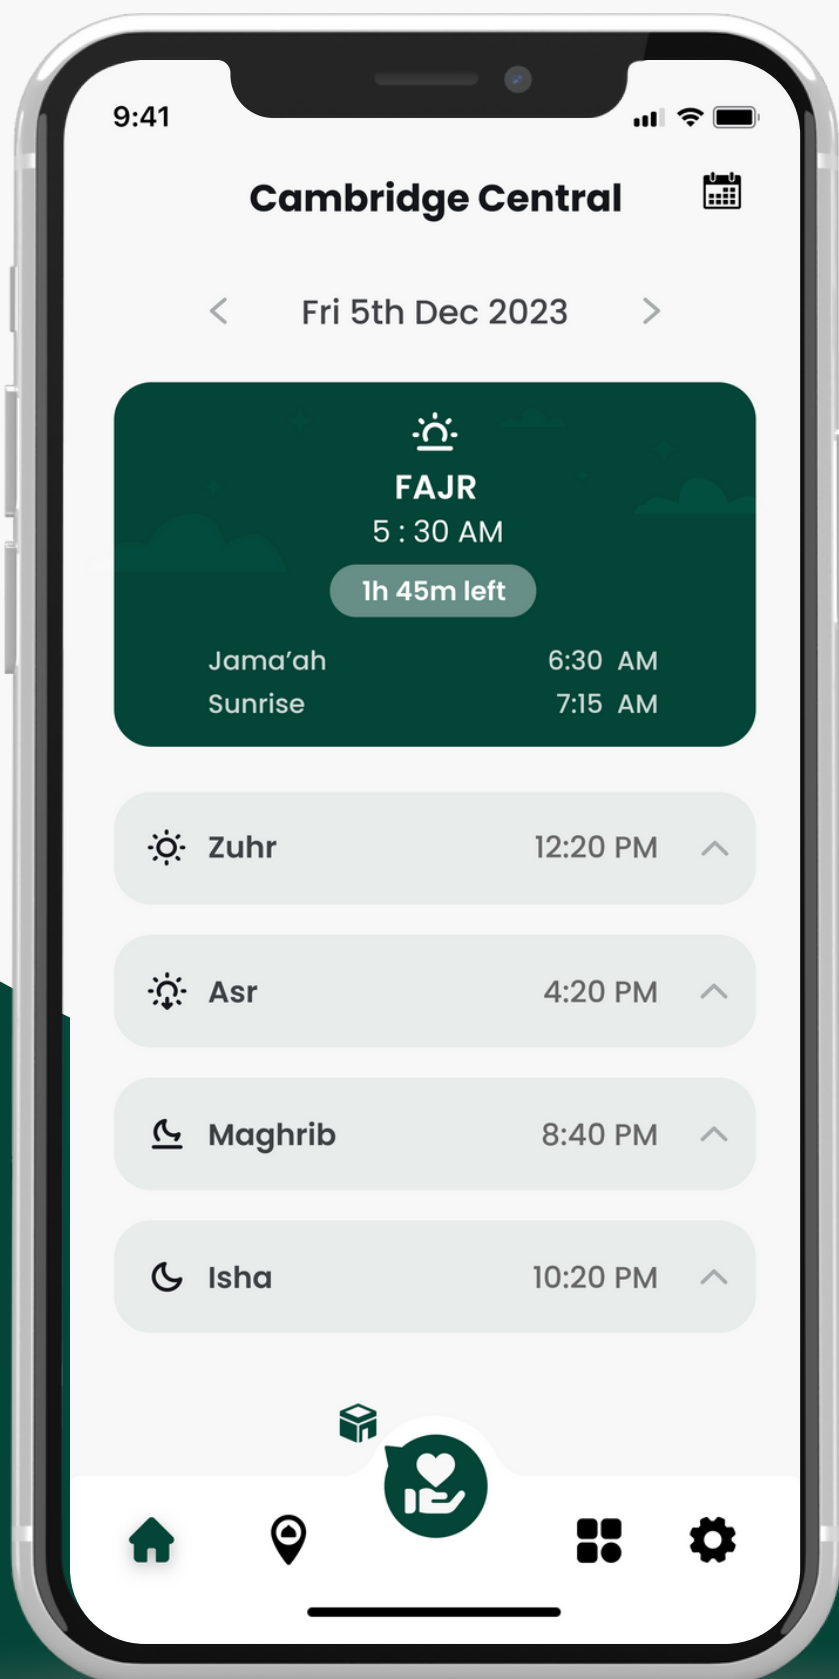

Sawa

connecting communities

locate

Find nearby masjids using filters.

communicate

Updates for prayer times, janazas, and more...

donate

Using Apple & Google pay. **Sawa takes no commission.**

[**CLICK HERE TO DOWNLOAD FOR FREE**](#)